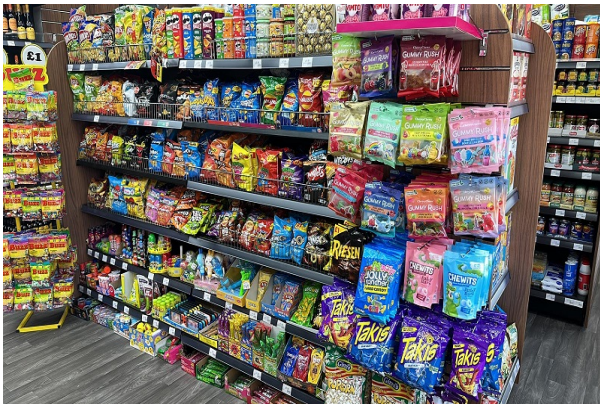

**NATIONWIDE
PROPERTIES
COMMERCIALS**

Phone Number : 02081275545
Email : sales@nwpcommercials.com

Peterborough- Council Shop

Property Price : £ 135000

Property ID : NWP3400

Rent : £ 12000 Yearly

Turn Over : £ 7000 Weekly

Town : Peterborough

Country : Peterborough